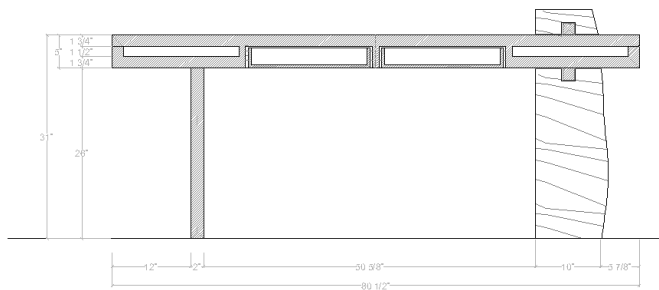

Desk

Overall Dimensions:

L: 80.5 in. | W: 36 in. | H: 31 in.

Stone Height:

35 in.

Table Height:

31 in.

Made to Order:

8 weeks

Materials:

Marble and Wood

BEA INTERIORS | *design*

ATUS COLLECTION

Bench

Overall Dimensions:	L: 48.75 in. W: 19.0 in. H: 23.75h in.
Stone Height:	23.75 in.
Seat Height:	18.0 in.
Made to Order:	8 weeks
Materials:	Marble and Wood

Lounge Chair

Overall Dimensions:	L: 62.75 in. W: 27.25 in. H: 27.25 in.
Seat Height:	10.12 in.
Leg Rest Height:	19.50 in.
Made to Order:	8 weeks
Materials:	Marble and Wood

Dining Chair

Overall Dimensions:

Overall Dimensions:

L: 17.5 in. | W: 17.75 in. | H: 22.5 in.

Stone Height:

22.5 in.

Table Height:

17 in.

Made to Order:

8 weeks