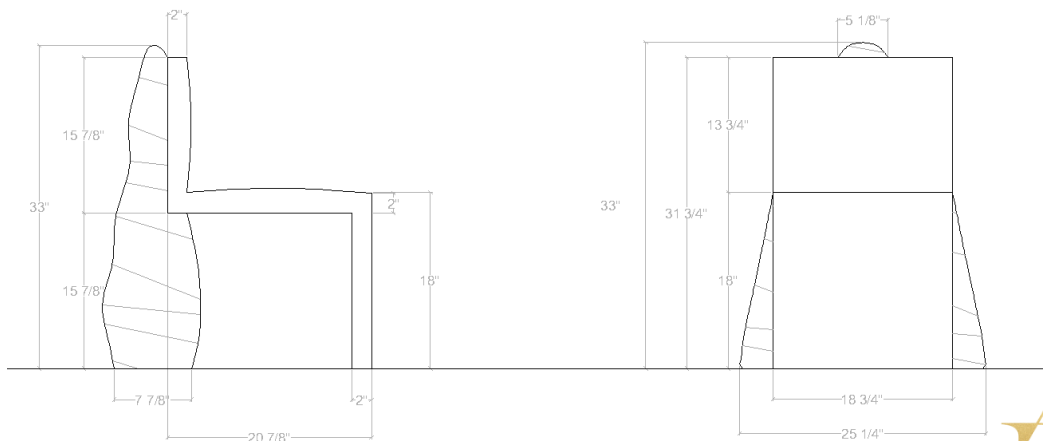

Lounge Chair

Overall Dimensions:	L: 62.75 in. W: 27.25 in. H: 27.25 in.
Seat Height:	10.12 in.
Leg Rest Height:	19.50 in.
Made to Order:	8 weeks
Materials:	Marble and Wood

Dining Chair

Overall Dimensions:

L: 25.25 in. | W: 27.5 in. | H: 33.0 in.

Seat Height:

18.0 in.

Seat Depth:

18.75 in.

Made to Order:

8 weeks

Materials:

Marble and wood

Dining Chair

Overall Dimensions:

L: 23.25 in. | W: 23.10 in. | H: 33.25 in.

Seat Height:

17.375 in.

Seat Depth:

17.0 in.

Overall Dimensions:

L: 17.5 in. | W: 17.75 in. | H: 22.5 in.

Stone Height:

22.5 in.

Table Height:

17 in.

Made to Order:

8 weeks