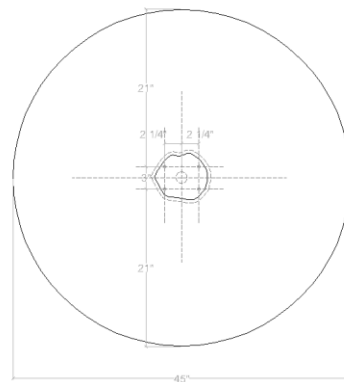

Dining Table

Overall Dimensions:

L: 80.5 in | W: 42 in | H: 31 in

Stone Height:

35 in.

Table Height:

31 in.

Made to Order:

Table Height:

31.75 in.

Made to Order:

8 weeks

Materials:

Marble and Wood

BEA INTERIORS | *design*

ATUS COLLECTION

Desk

Overall Dimensions:

L: 80.5 in. | W: 36 in. | H: 31 in.

Stone Height:

35 in.

Table Height:

31 in.

Made to Order:

Overall Dimensions:

L: 17.5 in. | W: 17.75 in. | H: 22.5 in.

Stone Height:

22.5 in.

Table Height:

17 in.

Made to Order:

8 weeks