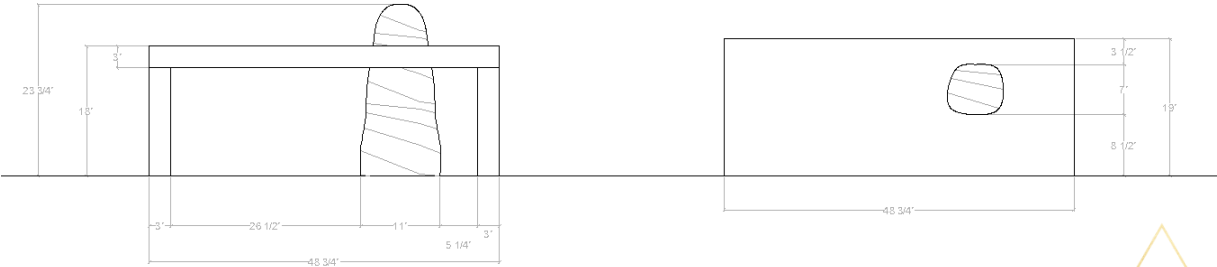

Desk

Overall Dimensions:

L: 80.5 in. | W: 36 in. | H: 31 in.

Stone Height:

35 in.

Table Height:

31 in.

Made to Order:

8 weeks

Materials:

Marble and Wood

BEA INTERIORS | *design*

ATUS COLLECTION

Bench

Overall Dimensions:	L: 48.75 in. W: 19.0 in. H: 23.75h in.
Stone Height:	23.75 in.
Seat Height:	18.0 in.
Made to Order:	8 weeks
Materials:	Marble and Wood

Lounge Chair

Overall Dimensions:	L: 62.75 in. W: 27.25 in. H: 27.25 in.
Seat Height:	10.12 in.
Leg Rest Height:	19.50 in.
Made to Order:	8 weeks
Materials:	Marble and Wood

Dining Chair

Overall Dimensions:

Overall Dimensions:

L: 17.5 in. | W: 17.75 in. | H: 22.5 in.

Stone Height:

22.5 in.

Table Height:

17 in.

Made to Order:

8 weeks