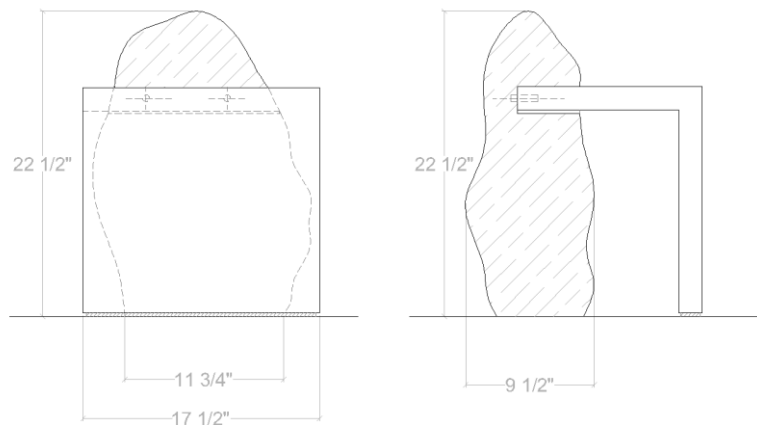

Desk

Overall Dimensions:

L: 80.5 in. | W: 36 in. | H: 31 in.

Stone Height:

35 in.

Table Height:

31 in.

Made to Order:

Made to Order:

8 weeks

Materials:

Marble and Wood

Dining Chair

Overall Dimensions:

L: 23.5 in. | W: 23.25 in. | H: 33.25 in.

Seat Height:

Overall Dimensions:

L: 17.5 in. | W: 17.75 in. | H: 22.5 in.

Stone Height:

22.5 in.

Table Height:

17 in.

Made to Order:

8 weeks

Materials:

Marble and Wood

Pendant Light

Overall Dimensions:

Diameter 6 in. | H: 13 in.

Made to Order:

8 weeks

Materials: