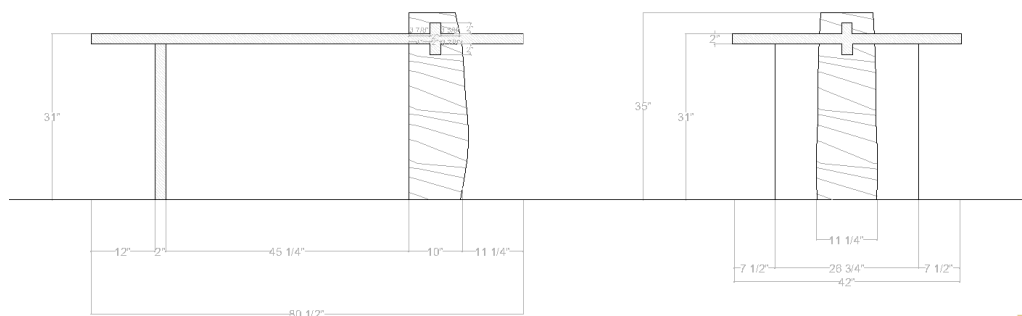

Dining Table

Overall Dimensions:

L: 80.5 in | W: 42 in | H: 31 in

Stone Height:

35 in.

Table Height:

31 in.

Made to Order:

8 weeks

Materials:

Marble and Wood