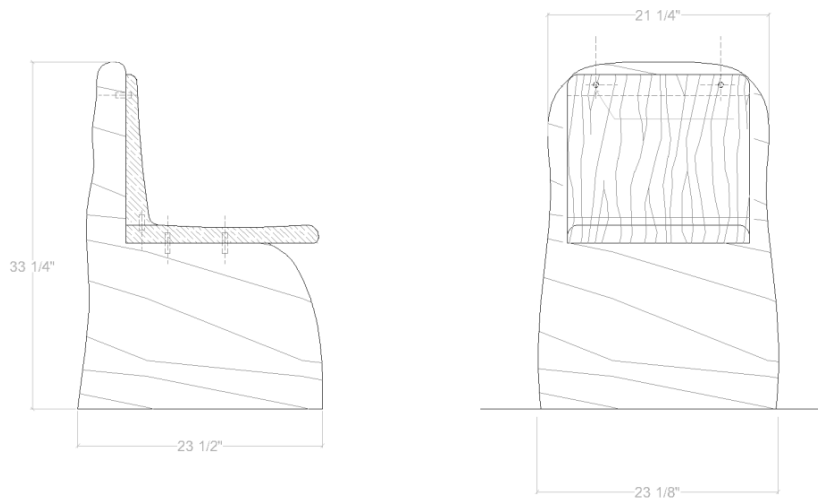

Made to Order:

8 weeks

Materials:

Marble and Wood

Dining Chair

Overall Dimensions:

L: 23.5 in. | W: 23.25 in. | H: 33.25 in.

Seat Height:

18.0 in.

Seat Depth:

17.0 in.

Made to Order:

8 weeks

Materials:

Marble and Faux Fur

Side Table

Overall Dimensions:

L: 17.5 in. | W: 17.75 in. | H: 22.5 in.

Stone Height:

22.5 in.

Table Height:

17 in.

Made to Order:

8 weeks

Materials:

Marble and Wood

Pendant Light

Overall Dimensions:

Diameter 6 in. | H: 13 in.

Made to Order:

8 weeks

Materials: