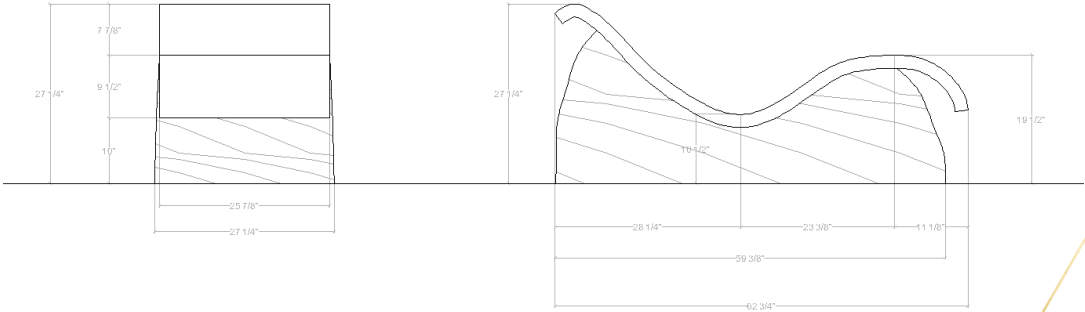

Desk

Overall Dimensions:

L: 80.5 in. | W: 36 in. | H: 31 in.

Stone Height:

35 in.

Table Height:

31 in.

Made to Order:

8 weeks

Materials:

Marble and Wood

BEA INTERIORS | *design*

ATUS COLLECTION

Bench

Overall Dimensions:	L: 48.75 in. W: 19.0 in. H: 23.75h in.
Stone Height:	23.75 in.
Seat Height:	18.0 in.
Made to Order:	8 weeks
Materials:	Marble and Wood

Lounge Chair

Overall Dimensions:	L: 62.75 in. W: 27.25 in. H: 27.25 in.
Seat Height:	10.12 in.
Leg Rest Height:	19.50 in.
Made to Order:	8 weeks
Materials:	Marble and Wood

Dining Chair

Overall Dimensions:

Overall Dimensions:

L: 17.5 in. | W: 17.75 in. | H: 22.5 in.

Stone Height:

22.5 in.

Table Height:

17 in.

Made to Order:

8 weeks