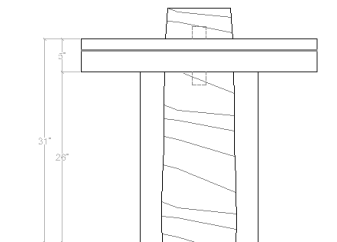

Desk

Overall Dimensions:

L: 80.5 in. | W: 36 in. | H: 31 in.

Stone Height:

35 in.

Table Height:

31 in.

Made to Order:

8 weeks

Materials:

Marble and Wood

BEA INTERIORS | *design*

ATUS COLLECTION

Bench

Overall Dimensions:	L: 48.75 in. W: 19.0 in. H: 23.75h in.
Stone Height:	23.75 in.
Seat Height:	18.0 in.
Made to Order:	8 weeks
Materials:	Marble and Wood

Lounge Chair

Overall Dimensions:	L: 62.75 in. W: 27.25 in. H: 27.25 in.
Seat Height:	10.12 in.
Leg Rest Height:	19.50 in.
Made to Order:	8 weeks
Materials:	Marble and Wood

Dining Chair

Overall Dimensions:

Overall Dimensions:

L: 17.5 in. | W: 17.75 in. | H: 22.5 in.

Stone Height:

22.5 in.

Table Height:

17 in.

Made to Order:

8 weeks