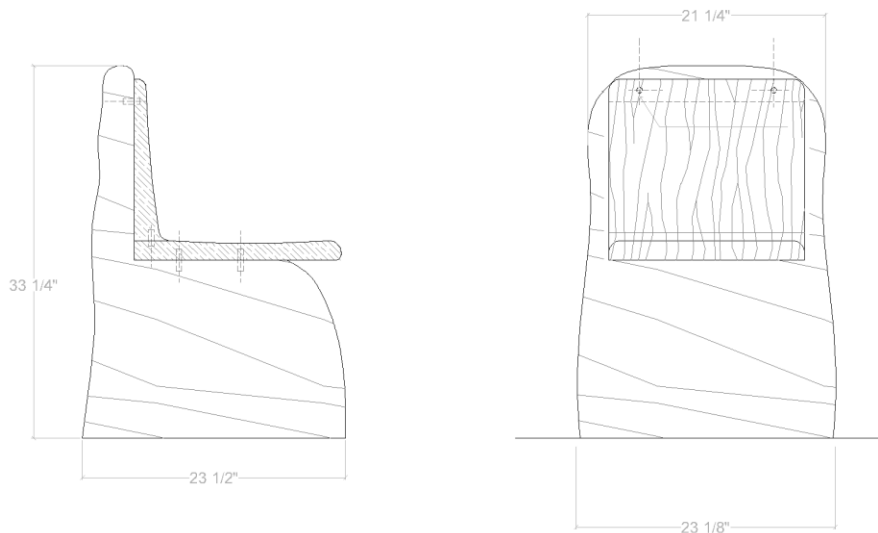

L: 25.25 in. | W: 27.5 in. | H: 33.0 in.

Seat Height:

18.0 in.

Seat Depth:

18.75 in.

Made to Order:

8 weeks

Materials:

Marble and wood

Dining Chair

Overall Dimensions:

L: 23.25 in. | W: 23.10 in. | H: 33.25 in.

Seat Height:

17.375 in.

Seat Depth:

17.0 in.

Made to Order:

8 weeks

Materials:

Marble and Wood

Dining Chair

Overall Dimensions:

L: 23.5 in. | W: 23.25 in. | H: 33.25 in.

Seat Height:

Overall Dimensions:

L: 17.5 in. | W: 17.75 in. | H: 22.5 in.

Stone Height:

22.5 in.

Table Height:

17 in.

Made to Order:

8 weeks