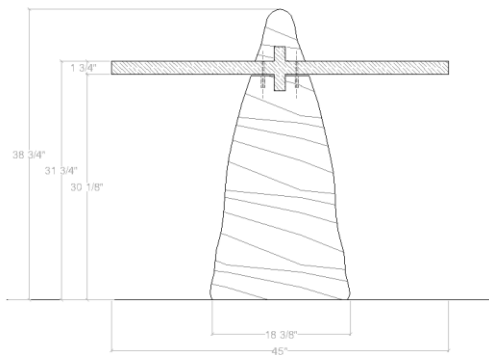

Table Height:

31.75 in.

Made to Order:

8 weeks

Materials:

Marble and Wood

BEA INTERIORS | *design*

ATUS COLLECTION

Desk

Overall Dimensions:

L: 80.5 in. | W: 36 in. | H: 31 in.

Stone Height:

35 in.

Table Height:

31 in.

Made to Order:

8 weeks

Materials:

Marble and Wood

BEA INTERIORS | *design*

ATUS COLLECTION

Bench

Overall Dimensions:	L: 48.75 in. W: 19.0 in. H: 23.75h in.
Stone Height:	23.75 in.
Seat Height:	18.0 in.
Made to Order:	8 weeks
Materials:	Marble and Wood

Overall Dimensions:

L: 17.5 in. | W: 17.75 in. | H: 22.5 in.

Stone Height:

22.5 in.

Table Height:

17 in.

Made to Order:

8 weeks